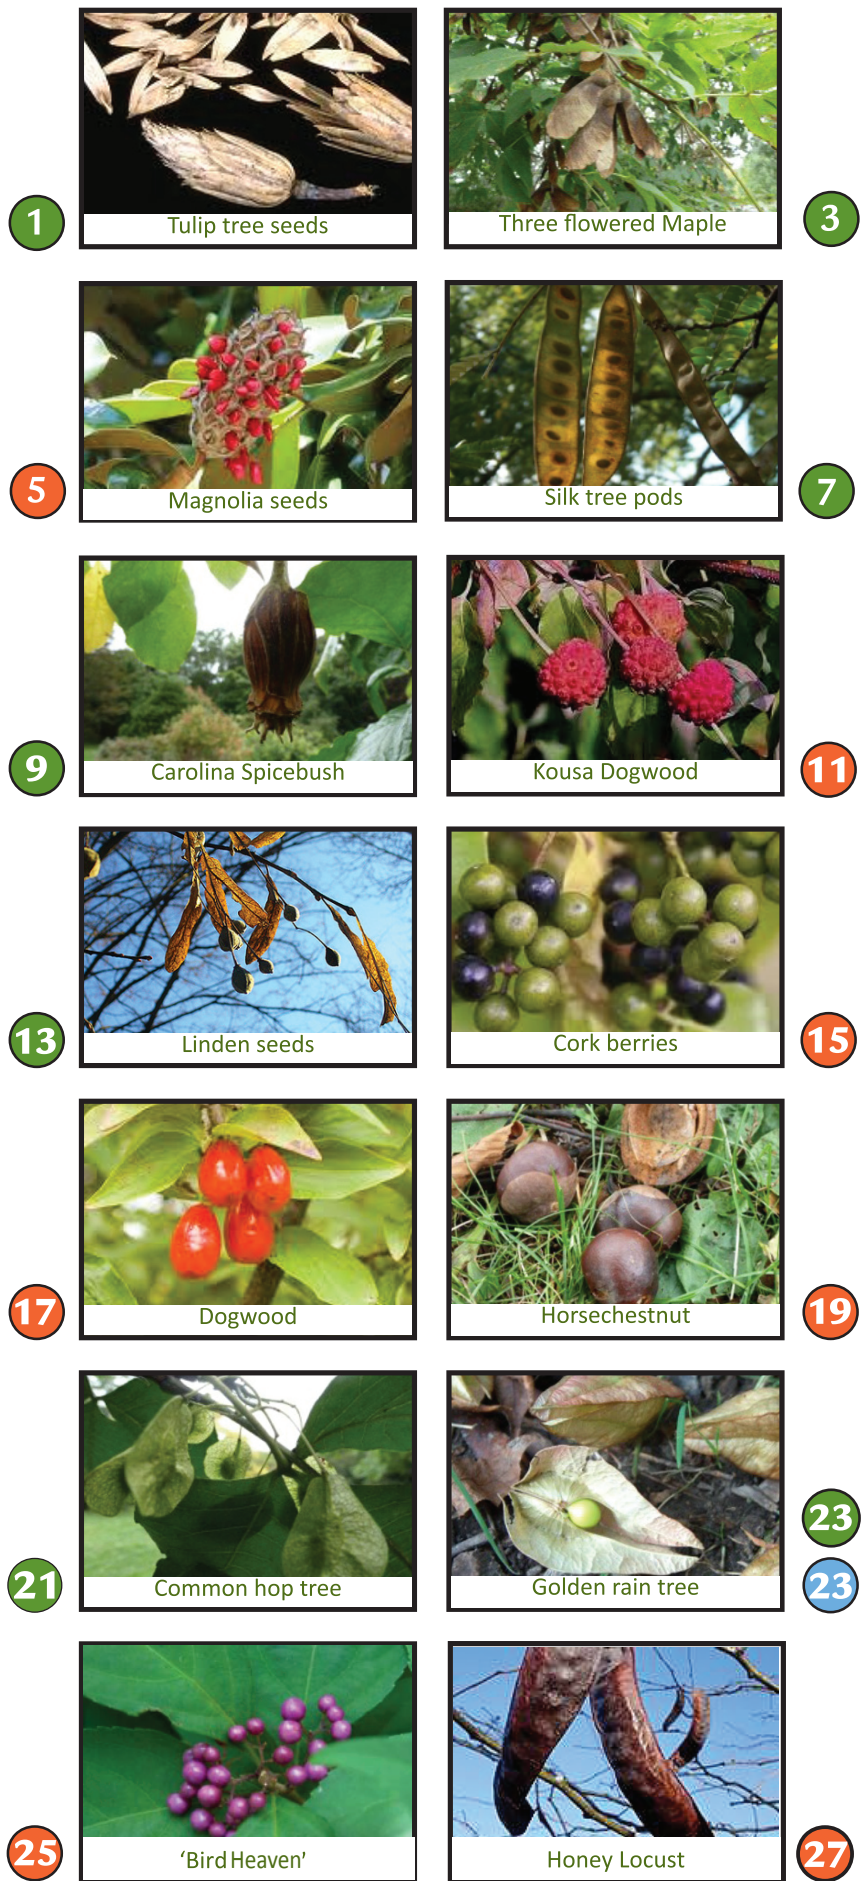

2018 Super Seeds Packages: Plants in Autumn Field Study at the Arnold Arboretum

LINDEN/HORSECHESNUT/LEGUME Side of Road: Super Seed Packages

MEADOW Side of Road: Super Seed Packages