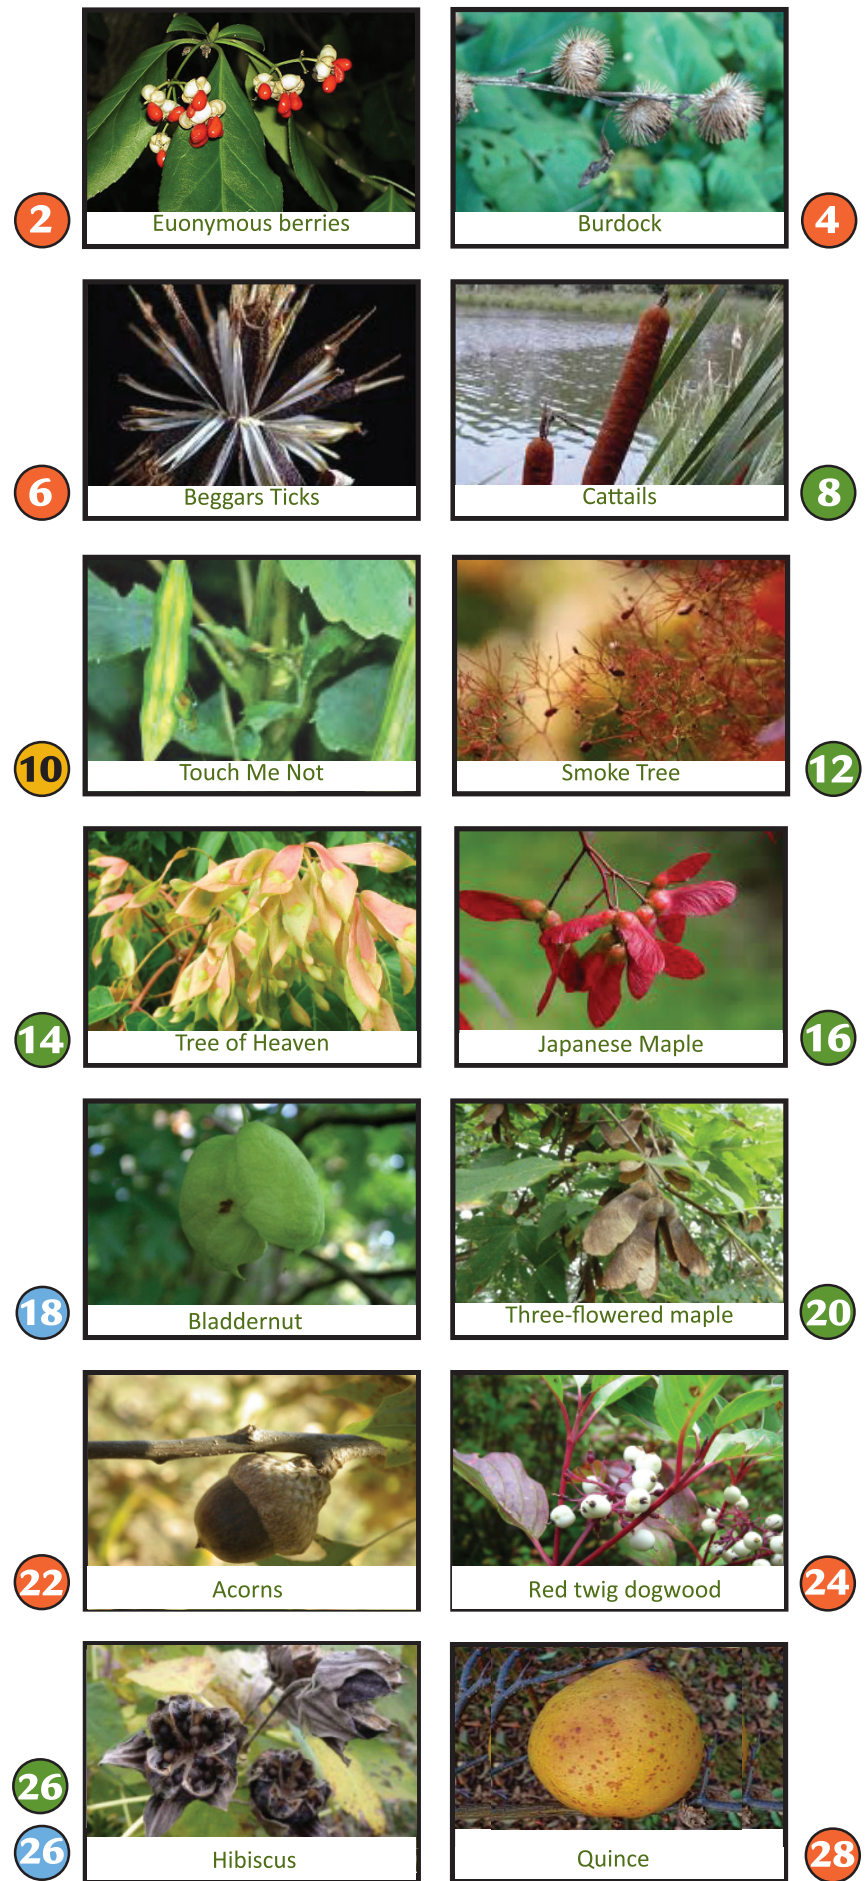

2018 Super Seeds Packages: Plants in Autumn Field Study at the Arnold Arboretum

LINDEN/HORSECHESNUT/LEGUME Side of Road: Super Seed Packages

MEADOW Side of Road: Super Seed Packages