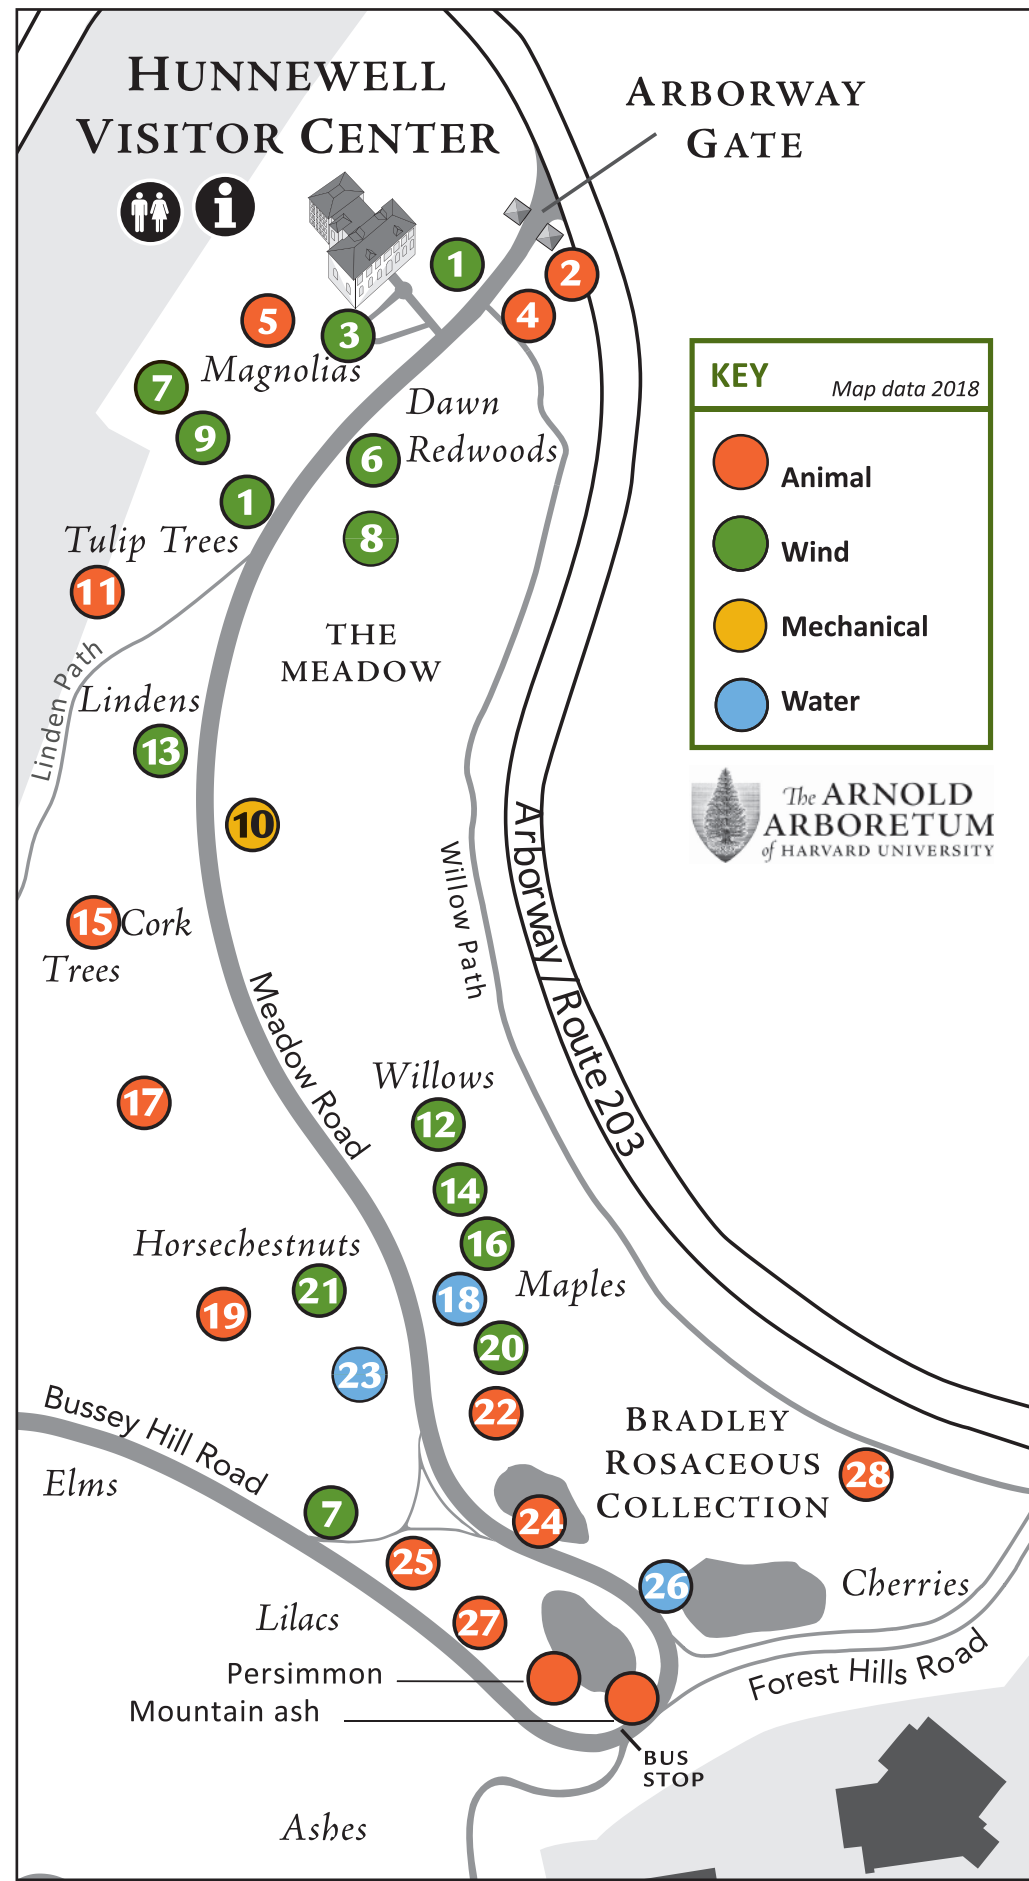

2018 Super Seeds Packages: Plants in Autumn Field Study at the Arnold Arboretum

LINDEN/HORSECHESNUT/LEGUME Side of Road: Super Seed Packages

MEADOW Side of Road: Super Seed Packages