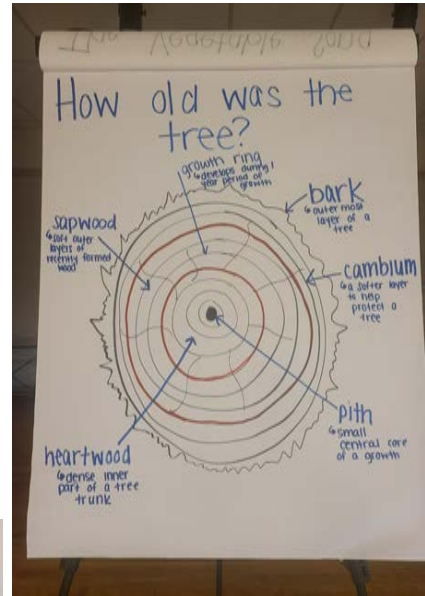

Exploring Trees throughout the Curriculum with Preschoolers and Kindergarteners

Curriculum Ideas for Before or After a Visit to the
Lehigh Carbon Community College Arboretum

Photos taken by Lehigh Carbon Community College students in
ECE 220: Internship in Early Childhood Education

Science Area

Bring real nature into the classroom

Pine Cone Exploration

Why do pinecones open and close experiment

Using real photos, real nature, and magnifying glasses

Parts of Trees

 Parts of Trees –
Which are from conifers and which are from deciduous trees?

 Tree Branch
Dissection

I wonder...how old was this tree? – Tree Ring Counting

 Using Tools

Light Table

Classification of
Tree Parts

Insects That Live in Trees: Imprints

Making Structures with Tree Cookies

Sink and Float with Tree Parts and Cork